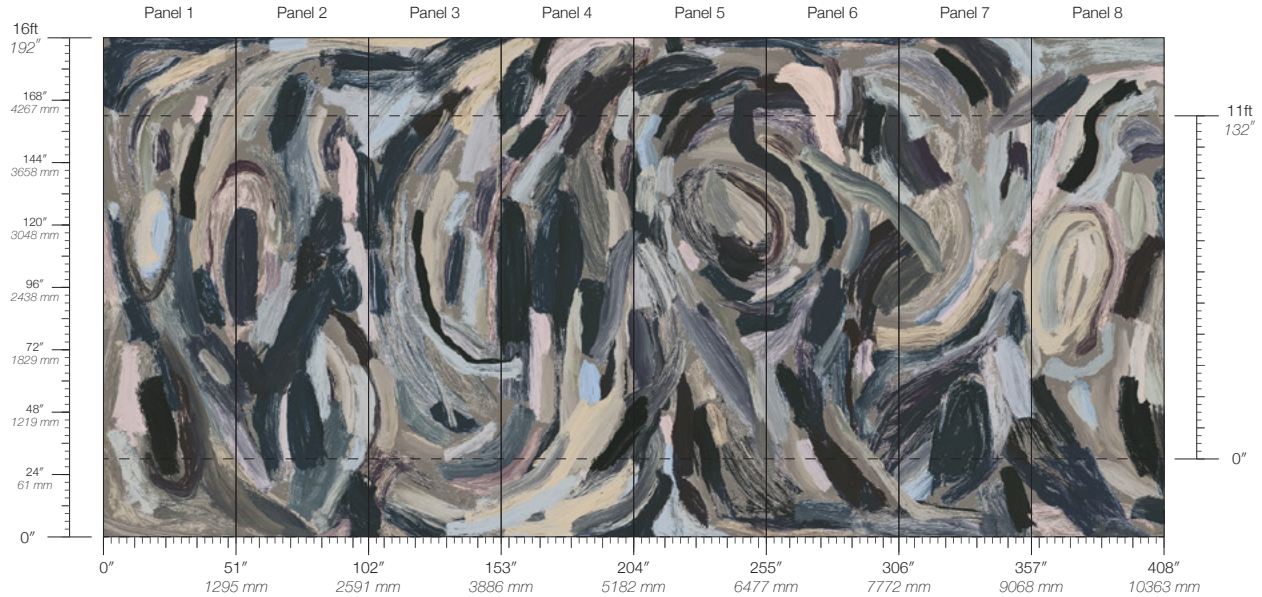

# Ensemble Whimsy

Suitable for residential and commercial projects

**COLOR**  
Whimsy

**ITEM**  
7148

**CONTENT**  
Type II PVC-Free

**PANEL WIDTH**  
51" / 1295 mm trimmed

**PANEL HEIGHT**  
132" / 3353 mm standard  
192" / 4877 mm extended